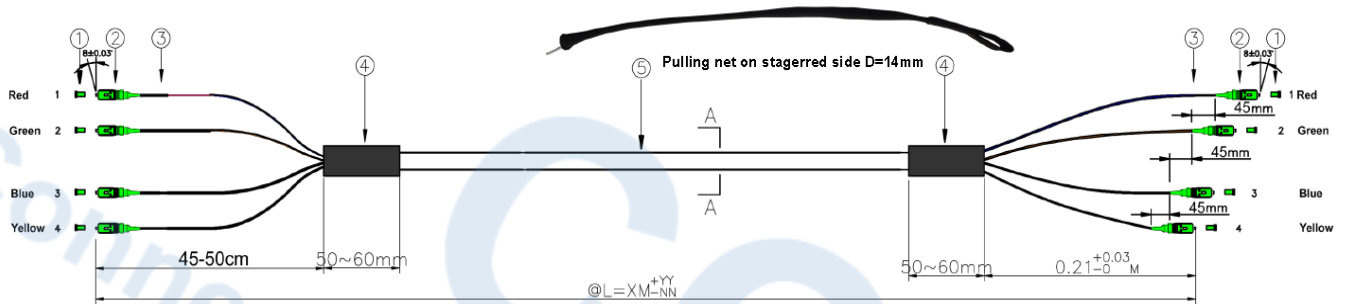

**DISEGNO TECNICO/TECHNICAL DRAWINGS**

1	DUST CAP	Color: Green
2	CONNECTOR	Type: SC/APC Simplex - Boot color: green - Body color :green
3	0.9 mm BRANCH CABLE	Branch cables: diameter 0.9 mm - Colors: red, green, blue, yellow
4	HEAT SHRINK TUBE	Diameter: 3 mm - Color: black
5	OPTICAL CABLE	4 core 9/125 G.657.A2 - LSZH jacket - Diameter 2.5 mm - Color: white