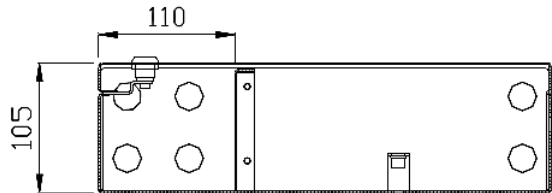

Codice articolo Product code:	2006015
Descrizione Description:	BOX OTTICO DA PARETE 24 POSIZIONI VUOTE PER BUSSELE SC-SC 24-BLANK PORT WALL MOUNT FIBER OPTIC ENCLOSURE FOR SC-SC ADAPTERS

DISEGNO TECNICO / TECHNICAL DRAWINGS

Vista sezione B-B / Section B-B view