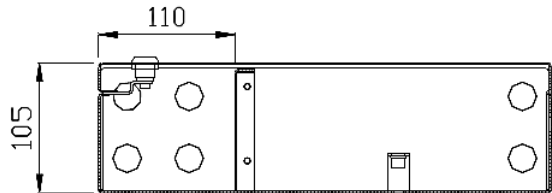

Codice articolo Product code:	2006016
Descrizione Description:	BOX OTTICO DA PARETE 24 POSIZIONI VUOTE PER BUSSE ST-ST 24-BLANK PORT WALL MOUNT FIBER OPTIC ENCLOSURE FOR ST-ST ADAPTERS

DISEGNO TECNICO / TECHNICAL DRAWINGS

Vista sezione B-B / Section B-B view