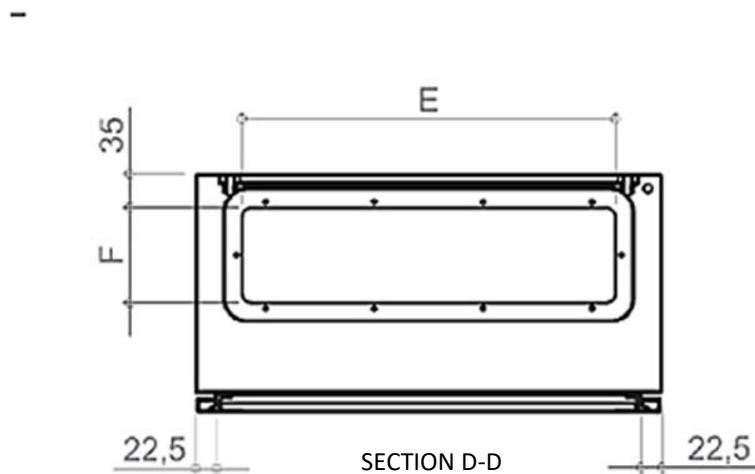

Description :

IP SERIES WALL MOUNTED CABINETS
Front glass door

The IP series wall mounted cabinets are designed for the containment of the main equipment for structured cabling, LAN networks in very severe environmental conditions. The new solution, with an original design allows the integration of a wide range of accessories needed in the most advanced hi-tech environments. They are available with a width of 400, 500 or 600 mm, provided with front glass door, ensuring an IP65 protection degree.

CODE	DESCRIPTION	DIMENSIONS (mm)					BEAR
		OVERALL			MOUNTING HOLES DISTANCE		
		W	D	H	X	Y	
2010201	Cabinet IP65 19" 600x400x10U with glass door	600	400	500	560	460	50
2010204	Cabinet IP65 19" 600x500x10U with glass door	600	500	500	560	460	50
2010202	Cabinet IP65 19" 600x400x13U with glass door	600	400	600	560	560	50
2010205	Cabinet IP65 19" 600x500x13U with glass door	600	500	600	560	560	50
2010212	Cabinet IP65 19" 600x600x13U with glass door	600	600	600	560	560	60
2010203	Cabinet IP65 19" 600x400x17U with glass door	600	400	800	560	760	50
2010206	Cabinet IP65 19" 600x500x17U with glass door	600	500	800	560	760	50
2010215	Cabinet IP65 19" 600x600x17U with glass door	600	600	800	560	760	60

GENERAL FEATURES

- 15/10 steel sheet structure
- Epoxy Polyester powder coating, RAL 7035 color
- Front glass door
- Locking system with double bit key, \varnothing 3mm
- Cable entry plate with gasket
- 19" uprights pair
- 2 sendzimir profiles fixed on door
- IP 65 according to EN 60529 granted by polyurethane bicomponent foam seal
- IK09 degree of impact resistance complying with IEC EN 62208, EN 50102
- Kit of grounding screws and mounting of parts
- Bear: 50 Kg for cabinet with depth of 400/500 mm, 60 Kg for cabinet with depth of 600 mm

Description :

IP SERIES WALL MOUNTED CABINETS
Front glass door

TECHNICAL DRAWINGS

CABLES ENTRY PLATE DIMENSIONS (mm)	
E	400
F	100

Description :

IP SERIES WALL MOUNTED CABINETS
Front glass door

TECHNICAL DRAWINGS