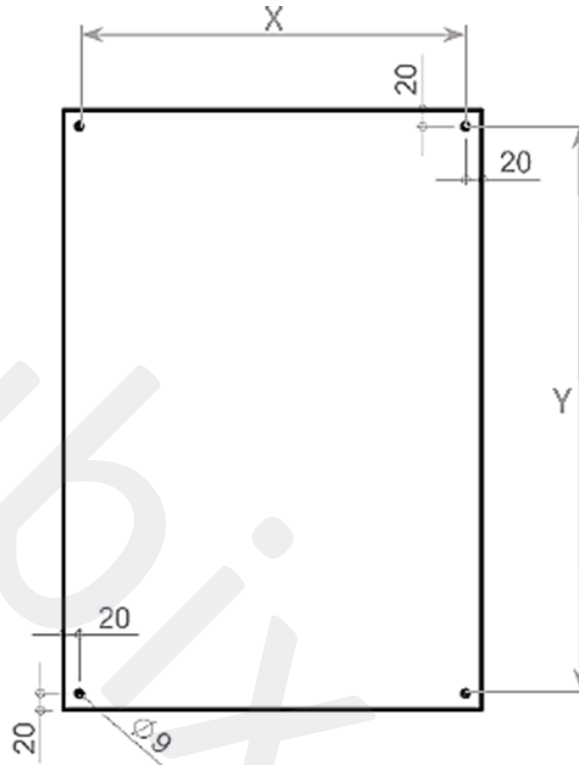

CODE	DESCRIPTION	DIMENSIONS (mm)					BEAR
		OVERALL			MOUNTING HOLES DISTANCE		
		W	D	H	X	Y	
2010201	Cabinet IP65 19" 600x400x10U with glass door	600	400	500	560	460	50
2010204	Cabinet IP65 19" 600x500x10U with glass door	600	500	500	560	460	50
2010202	Cabinet IP65 19" 600x400x13U with glass door	600	400	600	560	560	50
2010205	Cabinet IP65 19" 600x500x13U with glass door	600	500	600	560	560	50
2010212	Cabinet IP65 19" 600x600x13U with glass door	600	600	600	560	560	60
2010203	Cabinet IP65 19" 600x400x17U with glass door	600	400	800	560	760	50
2010206	Cabinet IP65 19" 600x500x17U with glass door	600	500	800	560	760	50
2010215	Cabinet IP65 19" 600x600x17U with glass door	600	600	800	560	760	60

GENERAL FEATURES

- 15/10 steel sheet structure
- Epoxy Polyester powder coating, RAL 7035 color
- Front glass door
- Locking system with double bit key, \varnothing 3mm
- Cable entry plate with gasket
- 19" uprights pair
- 2 sendzimir profiles fixed on door
- IP 65 according to EN 60529 granted by polyurethane bicomponent foam seal
- IK09 degree of impact resistance complying with IEC EN 62208, EN 50102
- Kit of grounding screws and mounting of parts
- Bear: 50 Kg for cabinet with depth of 400/500 mm, 60 Kg for cabinet with depth of 600 mm

Description :

IP SERIES WALL MOUNTED CABINETS
Front glass door

TECHNICAL DRAWINGS

CABLES ENTRY PLATE DIMENSIONS (mm)	
E	400
F	100

Description :

IP SERIES WALL MOUNTED CABINETS
Front glass door

TECHNICAL DRAWINGS

Rear of cabinet

Internal view of the door