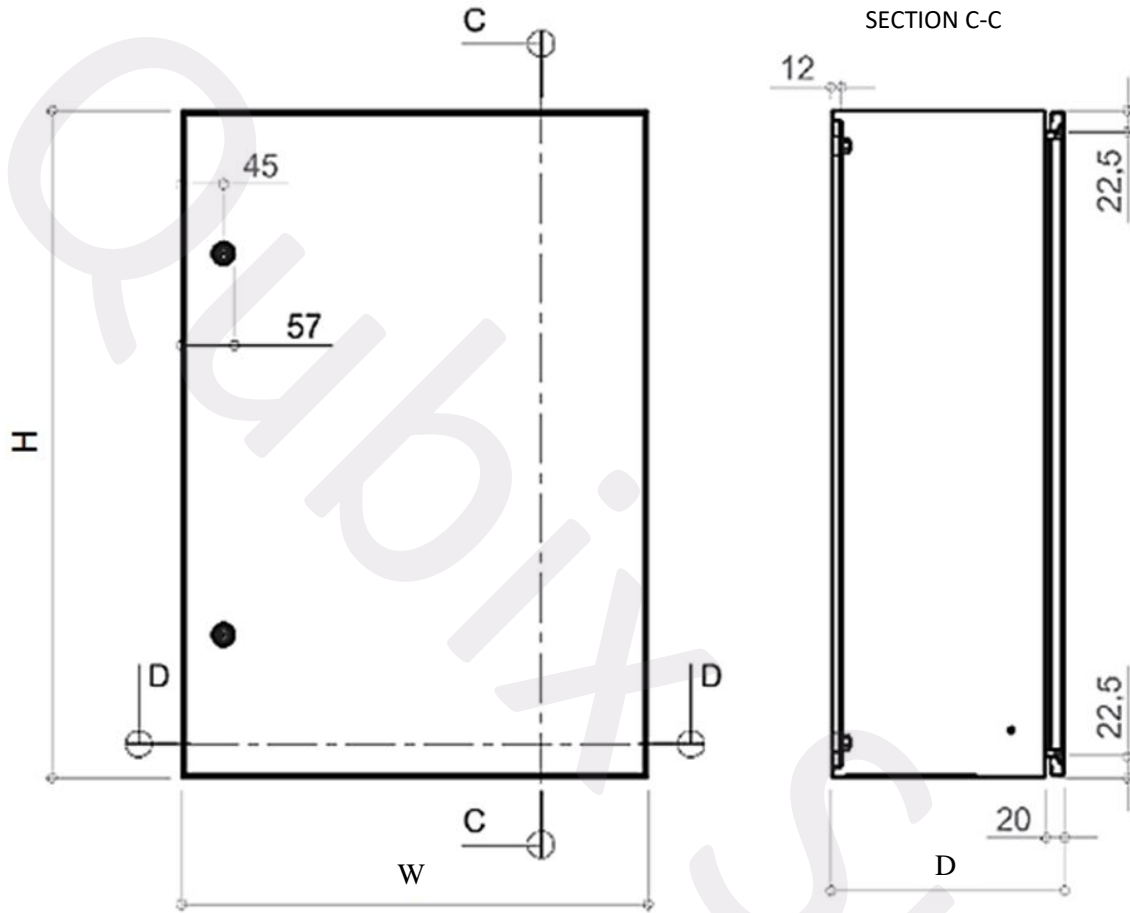

Description :

IP SERIES WALL MOUNTED CABINETS
Front glass door

The IP series wall mounted cabinets are designed for the containment of the main equipment for structured cabling, LAN networks in very severe environmental conditions. The new solution, with an original design allows the integration of a wide range of accessories needed in the most advanced hi-tech environments. They are available with a width of 400, 500 or 600 mm, provided with front glass door, ensuring an IP65 protection degree.

CODE	DESCRIPTION	DIMENSIONS (mm)					BEAR
		OVERALL			MOUNTING HOLES DISTANCE		
		W	D	H	X	Y	
2010201	Cabinet IP65 19" 600x400x10U with glass door	600	400	500	560	460	50
2010204	Cabinet IP65 19" 600x500x10U with glass door	600	500	500	560	460	50
2010202	Cabinet IP65 19" 600x400x13U with glass door	600	400	600	560	560	50
2010205	Cabinet IP65 19" 600x500x13U with glass door	600	500	600	560	560	50
2010212	Cabinet IP65 19" 600x600x13U with glass door	600	600	600	560	560	60
2010203	Cabinet IP65 19" 600x400x17U with glass door	600	400	800	560	760	50
2010206	Cabinet IP65 19" 600x500x17U with glass door	600	500	800	560	760	50
2010215	Cabinet IP65 19" 600x600x17U with glass door	600	600	800	560	760	60

GENERAL FEATURES

- 15/10 steel sheet structure
- Epoxy Polyester powder coating, RAL 7035 color
- Front glass door
- Locking system with double bit key, \varnothing 3mm
- Cable entry plate with gasket
- 19" uprights pair
- 2 sendzimir profiles fixed on door
- IP 65 according to EN 60529 granted by polyurethane bicomponent foam seal
- IK09 degree of impact resistance complying with IEC EN 62208, EN 50102
- Kit of grounding screws and mounting of parts
- Bear: 50 Kg for cabinet with depth of 400/500 mm, 60 Kg for cabinet with depth of 600 mm

Description :

IP SERIES WALL MOUNTED CABINETS
Front glass door

TECHNICAL DRAWINGS

CABLES ENTRY PLATE DIMENSIONS (mm)	
E	400
F	100

Description :

IP SERIES WALL MOUNTED CABINETS
Front glass door

TECHNICAL DRAWINGS