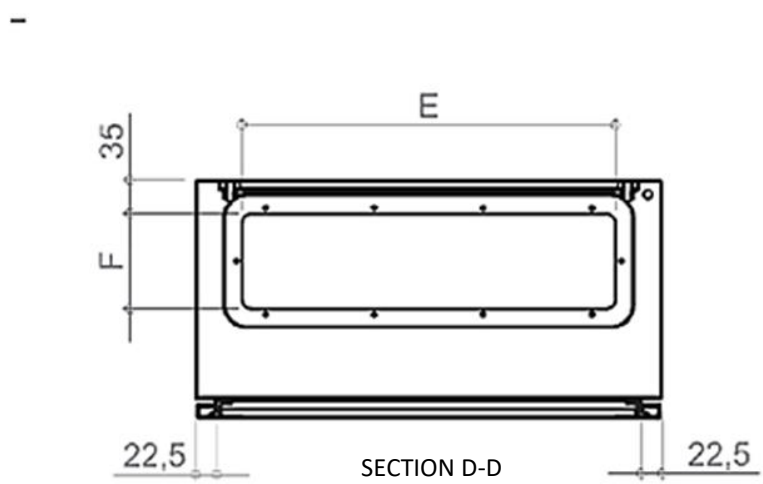

Description :

IP SERIES WALL MOUNTED CABINETS
Front glass door

The IP series wall mounted cabinets are designed for the containment of the main equipment for structured cabling, LAN networks in very severe environmental conditions. The new solution, with an original design allows the integration of a wide range of accessories needed in the most advanced hi-tech environments. They are available with a width of 400, 500 or 600 mm, provided with front glass door, ensuring an IP65 protection degree.

CODE	DESCRIPTION	DIMENSIONS (mm)					BEAR
		OVERALL			MOUNTING HOLES DISTANCE		
		W	D	H	X	Y	
2010201	Cabinet IP65 19" 600x400x10U with glass door	600	400	500	560	460	50
2010204	Cabinet IP65 19" 600x500x10U with glass door	600	500	500	560	460	50
2010202	Cabinet IP65 19" 600x400x13U with glass door	600	400	600	560	560	50
2010205	Cabinet IP65 19" 600x500x13U with glass door	600	500	600	560	560	50
2010212	Cabinet IP65 19" 600x600x13U with glass door	600	600	600	560	560	60
2010203	Cabinet IP65 19" 600x400x17U with glass door	600	400	800	560	760	50
2010206	Cabinet IP65 19" 600x500x17U with glass door	600	500	800	560	760	50
2010215	Cabinet IP65 19" 600x600x17U with glass door	600	600	800	560	760	60

GENERAL FEATURES

- 15/10 steel sheet structure
- Epoxy Polyester powder coating, RAL 7035 color
- Front glass door
- Locking system with double bit key, \varnothing 3mm
- Cable entry plate with gasket
- 19" uprights pair
- 2 sendzimir profiles fixed on door
- IP 65 according to EN 60529 granted by polyurethane bicomponent foam seal
- IK09 degree of impact resistance complying with IEC EN 62208, EN 50102
- Kit of grounding screws and mounting of parts
- Bear: 50 Kg for cabinet with depth of 400/500 mm, 60 Kg for cabinet with depth of 600 mm

Description :

IP SERIES WALL MOUNTED CABINETS
Front glass door

TECHNICAL DRAWINGS

CABLES ENTRY PLATE DIMENSIONS (mm)	
E	400
F	100

Description :

IP SERIES WALL MOUNTED CABINETS
Front glass door

TECHNICAL DRAWINGS