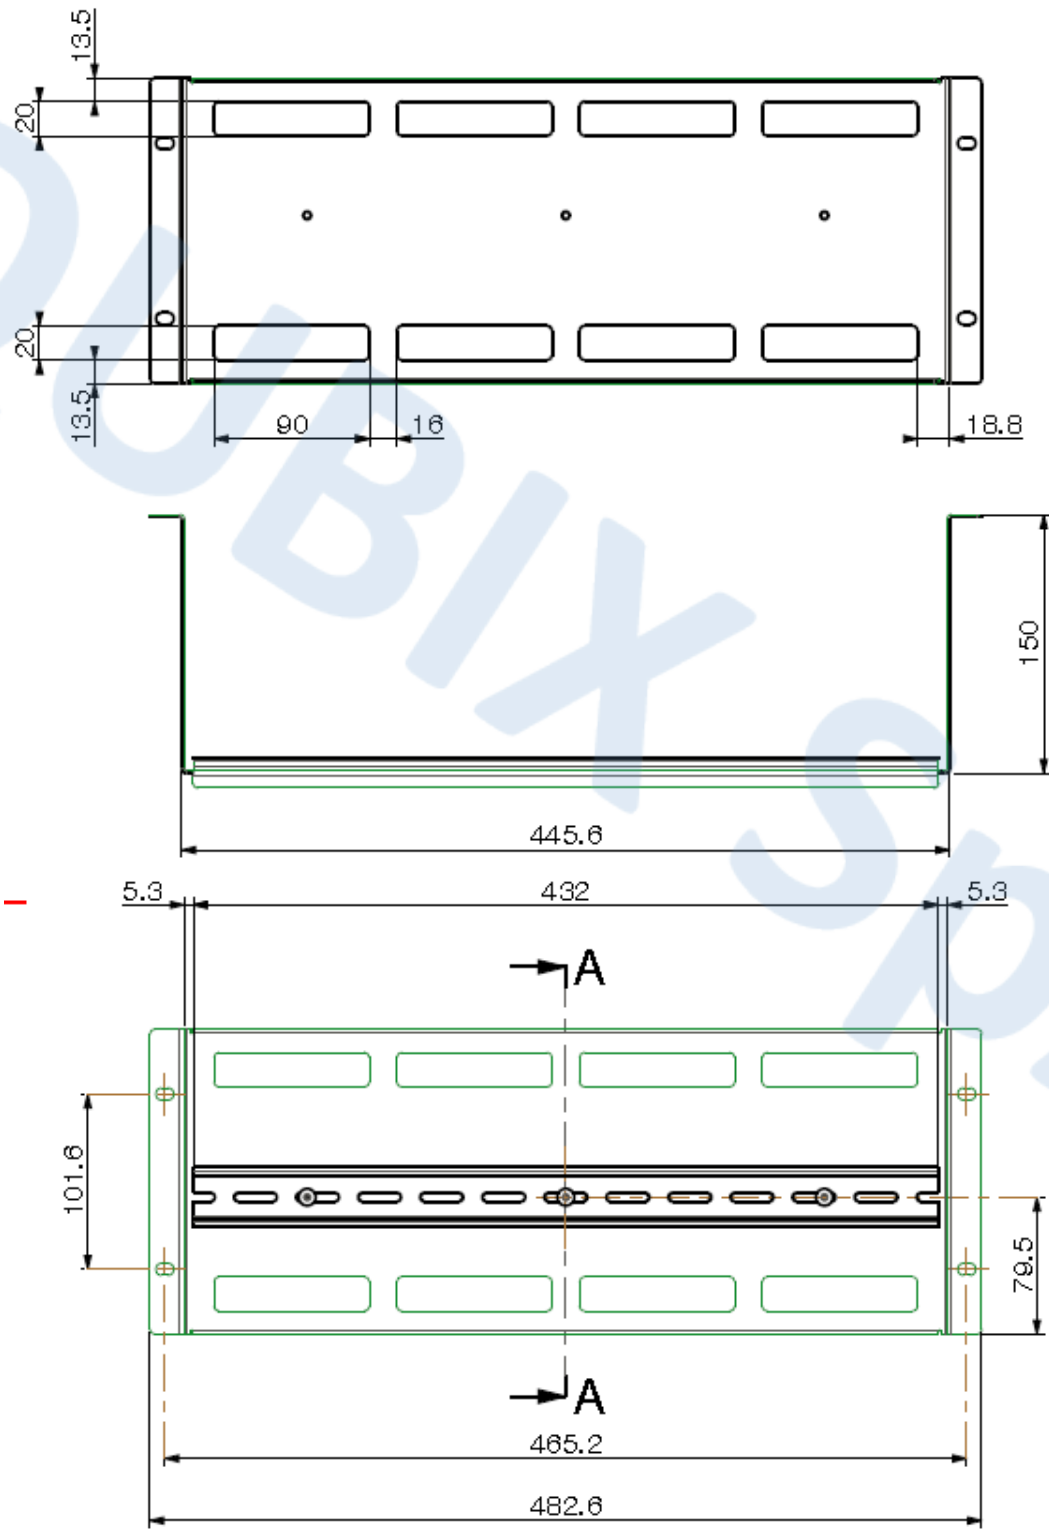

technical data sheet

Product code :	2011171
Description :	<u>4U DIN RAIL GUIDE</u>

4U DIN rail guide suitable for the installation of modular equipment and accessories in 19" cabinets.

CODE		DESCRIPTION	DIMENSIONS (mm)		
Grey	Black		W	D	H
2011171	2011171N	4U DIN rail guide	482,6	150	177

GENERAL FEATURES

- Painted sheet structure
- DIN rail made in electro-galvanized steel
- Fixing on 19" uprights
- Height: 4 Unit
- Depth: 150 mm
- Max. 24 modules can be installed
- Rear and side loopholes for wiring management
- Color: Gray RAL 7035 or Black RAL 9005

technical data sheet

Product code :	2011171
Description :	<u>4U DIN RAIL GUIDE</u>

TECHNICAL DRAWINGS

QUBIX S.p.A. Networking solutions – Via Canada, 22/A – 35127 Padova – Italy
Tel. +39 049 7801994 – Fax +39 049 775667 – <http://www.qubix.it>